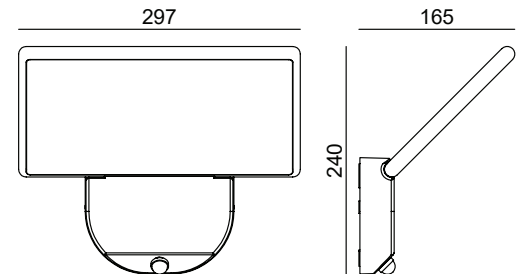

WALL LAMP OUTDOOR LIGHT

TECHNICAL SHEET

KL-W321L /PIR

KEYLIGHT

SPAIN

PRODUCTOS DE ILUMINACION

FEATURES

- 220-240V
- CE ROHS Certified
- Aluminum die-casting body
- PC Diffuser
- 3-years warranty

Lighting snapshot

SPECIFICATIONS

Product Code	KL-W321L /PIR
Power	36W
Input	220-240V
Luminous flux	1400 lm
Color Temperature	2700k-6500k
Beam Angle	120°
Power factor	≥0.95
CRI	80
Finishing Colors	White/Silver Grey/Dark Grey/Black
IP Rating	IP65 Class 1
Size	297mm*240mm*165mm
Warranty	3 years